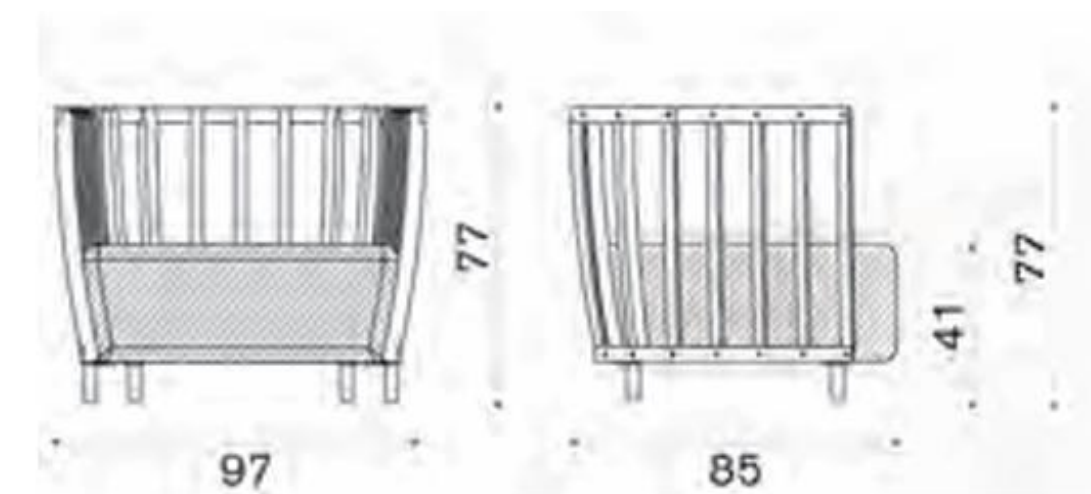

M48 / Metal
Sepia Black

T5 / Pickled
Teak

Z82 / Seafoam

CT80 / Seafoam